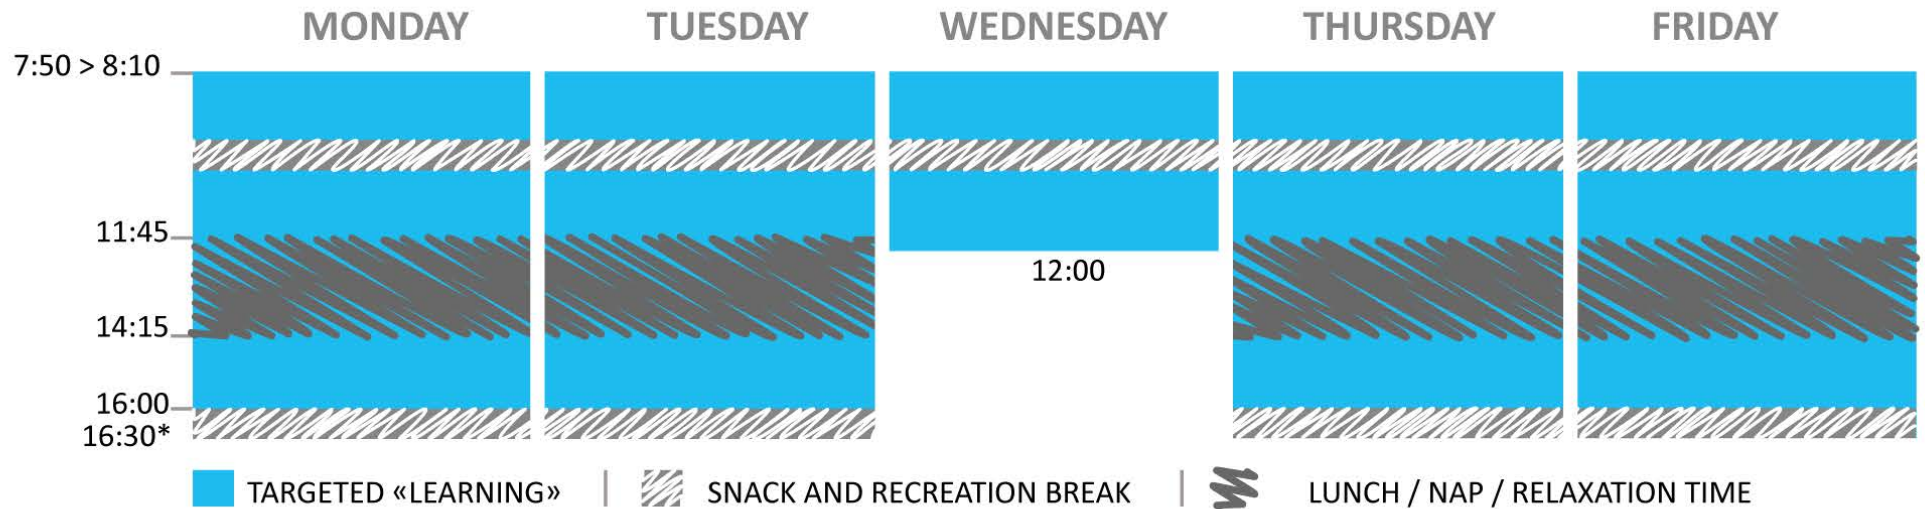

PRESCHOOL: 26 HOURS

*4PM : end of school - 4PM > 4.30PM : Snack / Picking up according to the parental possibilities.